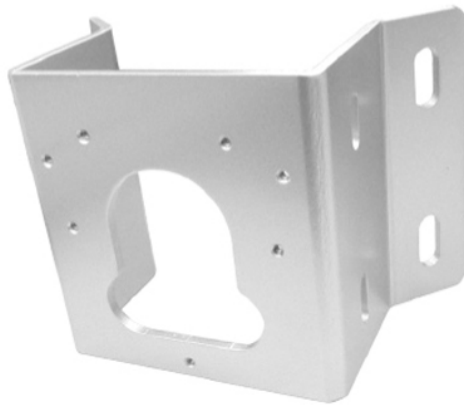

Corner & Pole Mount

Features

- Dimension : 190(W) x 130(H) x 105(D) mm
- Weight: 500g