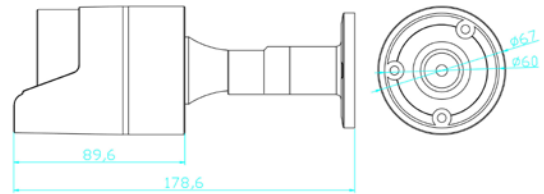

ER-204

Fixed Bullet IP Camera
(Asia & Africa Only)

Feature

- 4.0mp IPC Bullet
- IR LED: 18pcs SMD LED
- IR Range: 20M
- Lens:3.6mm
- With POE

Body

Fixed Bullet IP Camera	
Sensor	1/3 " OV4689
Lens	3.6mm
IR Range	18pcs IR LED,20m IR Range
Min lux	Color 0.6Lux@F1.2, white/black 0.08Lux@F1.2
video processing	H264 ·Baseline/Main Profile/High Profile code ; MJPEG code ·dual-stream ;support CBR/VBR code rate · 32~16M k bit/S adjustable ; 1-30fps adjustable
Video output	Main stream
	Sub stream
Network Port	1 RJ45 ethernet network port · 10M/100M self-adaption
Network protocol	RTSP/FTP/PPPOE/DHCP/DDNS/NTP/UPnP
IR linkage	support
Reset interface	support
Operation function	Support Web setting,OSD,real-time video transmission,support motive detection and IO alarm linkage for front end shortage/Capture,Support Central remind and image linkage after motion detection and IO alarm linkage,support MJPEG capture,Support unit clint-side remote management software,provide complete SDK
POE supply	Support
Standard protocol	Onvif 2.4
Mobile monitor	Support IOS · Android
Power supply	DC12V, 3.6W / PoE
Working Temperature	-10°C ~ 55°C
Waterproof degree	IP66