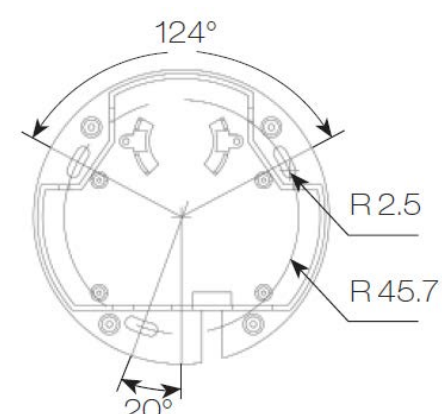

- ▶ Microdome IP camera
- ▶ Wide Dynamic Range
- ▶ IK8 impact resistant
- ▶ IP67 rain and dust resistant
- ▶ 1080p video resolution
- ▶ Easy to install

Dimensions (unit in mm): Ø 115 x 40

Diagram of mounting holes (unit in mm):