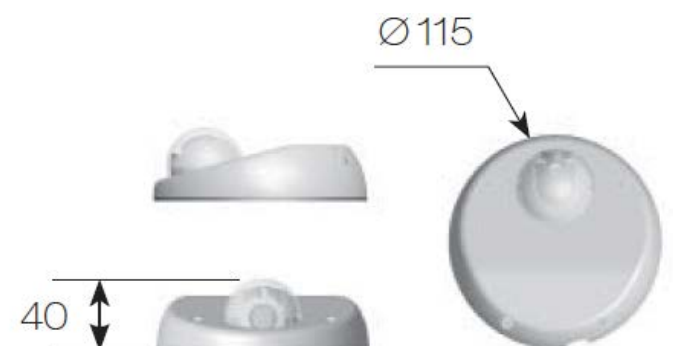

- ▶ Microdome IP camera
- ▶ Wide Dynamic Range
- ▶ IK8 impact resistant
- ▶ IP67 rain and dust resistant
- ▶ 1080p video resolution
- ▶ Easy to install

Dimensions (unit in mm): Ø 115 x 40

Diagram of mounting holes (unit in mm):

## Wide Dynamic Range

An Wide Dynamic Range image is made by taking 3 frames of the same scene and each at different shutter speeds to display details of both the darkest and brightest areas. WDR can extend image visibility under high contrast lighting scenes and improve image quality