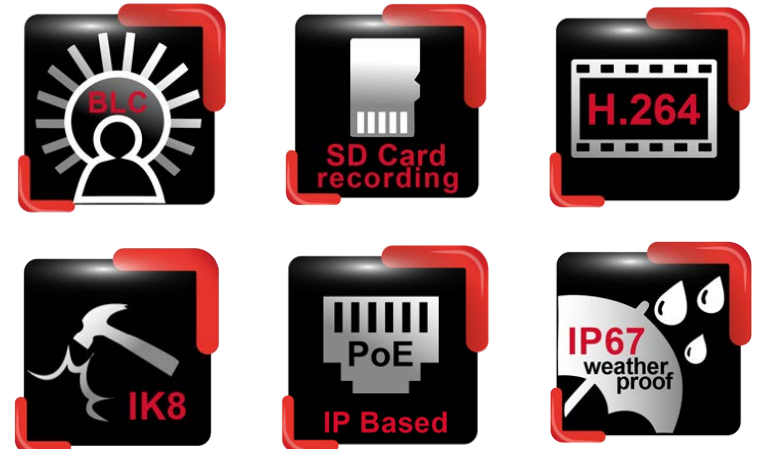

Pro series | Mini Dome Camera

## 1080P HD Vandal Microdome IP Camera

www.meritlilin.com

As with all Pro series cameras, IK8 vandal proof dome 1080P HD Vandal Resistant Dome IP Camera IPD6220 / IPD6222 incorporates Sense up+, a unique technology that successfully delivers stunning video in low-light conditions. Utilizing intelligent image signal processing, AGC control, and 3D Noise Reduction, this model successfully delivers the ultimate low-light image without motion blur. The IPD6220 / IPD6222 is capable of producing four independent video streams, different streams can be set for different applications, depending on the individual user requirements. The IP67-rated housing is designed to help the camera body withstand rain and dust and ensures operation under a multitude of harsh weather conditions.

## Wide Dynamic Range

An Wide Dynamic Range image is made by taking 3 frames of the same scene and each at different shutter speeds to display details of both the darkest and brightest areas. WDR can extend image visibility under high contrast lighting scenes and improve image quality