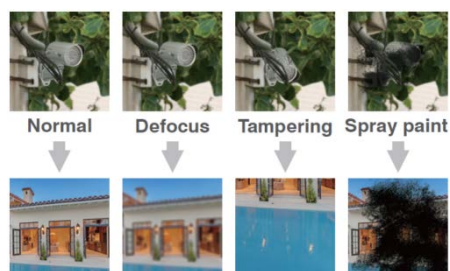

Tamper Detection

Automatically detects camera sabotage or failure. Detects any attempts to tamper with the camera – partially or completely blocking its lens or field of view