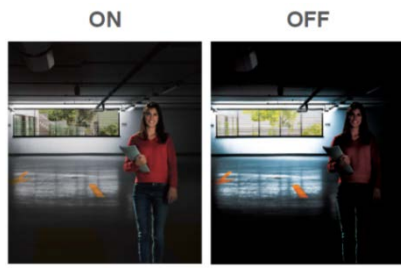

## Wide Dynamic Range

An Wide Dynamic Range image is made by taking 3 frames of the same scene and each at different shutter speeds to display details of both the darkest and brightest areas. WDR can extend image visibility under high contrast lighting scenes and improve image quality