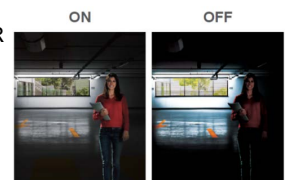

Day and Night Operations via Removal of the IR-cut filter

MR6522 camera was designed using a mechanical IR cut filter for increased IR sensitivity resulting in improved night time images. The removable IR-cut filter allows day and night operations even in the low lux condition providing outstanding vision

Sense Up+

Deliver outstanding video outputs in poor light conditions without experiencing motion blur. You can see video clearly even during nighttime without sufficient lighting support

3D Noise Reduction

Remove noise from a signal. Suppressing noise in an image in low light conditions and able to retain quality videos at the same time

Wide Dynamic Range (WDR)

Wide Dynamic Range (WDR) displays details of both the brightest and darkest areas. WDR can extend image visibility under high contrast lighting scenes and improve image quality