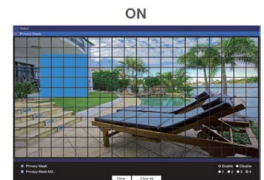

Privacy Masking

Privacy Masking is a feature used to protect personal privacy by concealing private areas in the camera's field of view. Doorways and house windows for example are not subject to surveillance