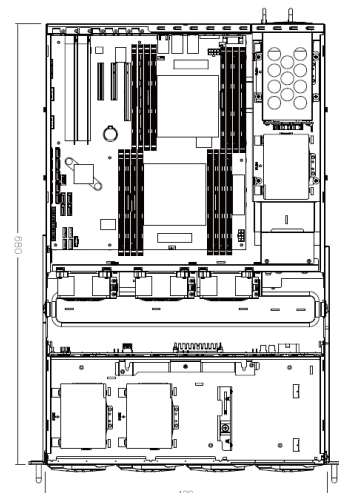

Dimensions

133 (H) × 430 (W) × 680 (D) mm